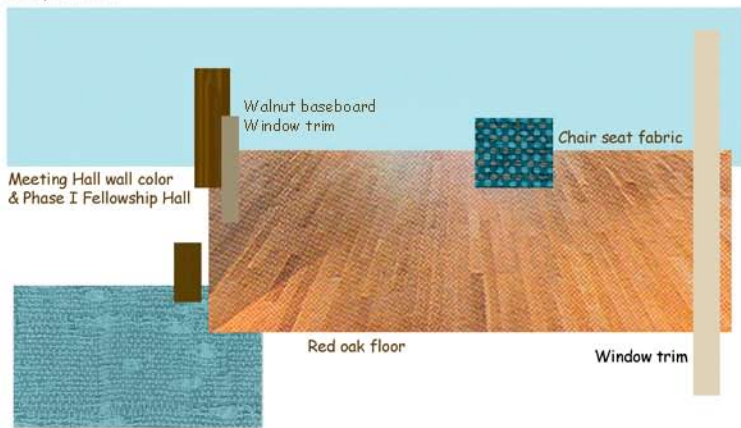

Walnut baseboard
Lobby &
Meeting Hall

Religious Education Office wall color, carpet and baseboard

Minister's Office
Administrator's Office
Workroom
Hallway to Phase I
Lobby door wall color & baseboard

with carpet

Lobby wall color

COLOR PALETTE UPPER LEVEL

Walnut baseboard
Window trim

Chair seat fabric

Meeting Hall wall color & Phase I Fellowship Hall

Red oak floor

Window trim

Partition folding door, trim & hinge colors